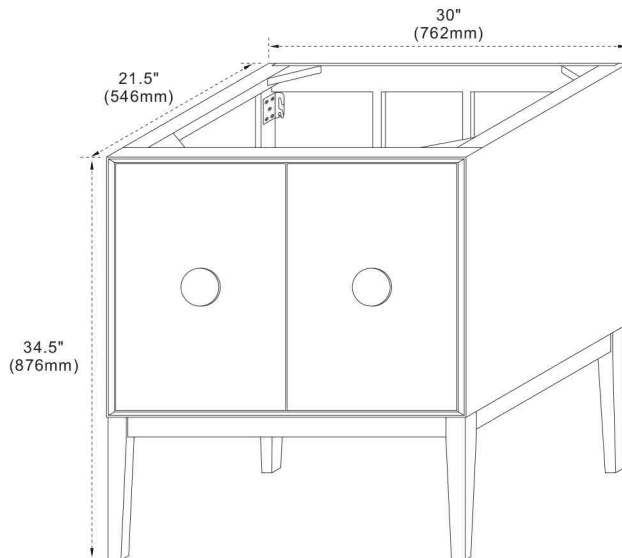

Model: 400400

FEATURES

1. Single 20" rectangular undermount sink cutout;
2. 8" wide spread faucet holes;
3. 4" height backsplash included;
4. Thickness laminated to 1.2"

TOP COLORS/FINISHES

WM - Natural White Carrara marble;
BG - Natural Black Galaxy Granite;
GY - Natural Grey Granite;
WE - White Engineer Quartz