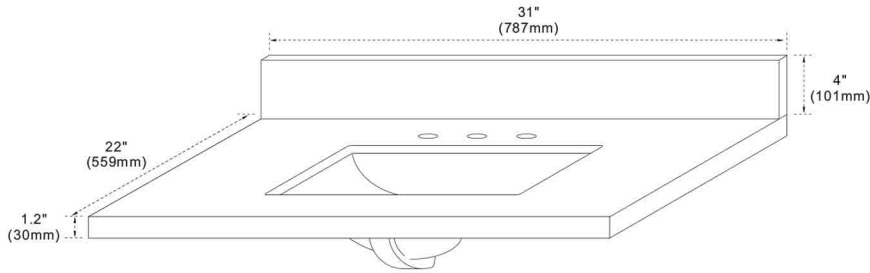

Model: 400400

FEATURES

1. Single 20" rectangular undermount sink cutout;
2. 8" wide spread faucet holes;
3. 4" height backsplash included;
4. Thickness laminated to 1.2"

TOP COLORS/FINISHES

WM - Natural White Carrara marble;
BG - Natural Black Galaxy Granite;
GY - Natural Grey Granite;
WE - White Engineer Quartz